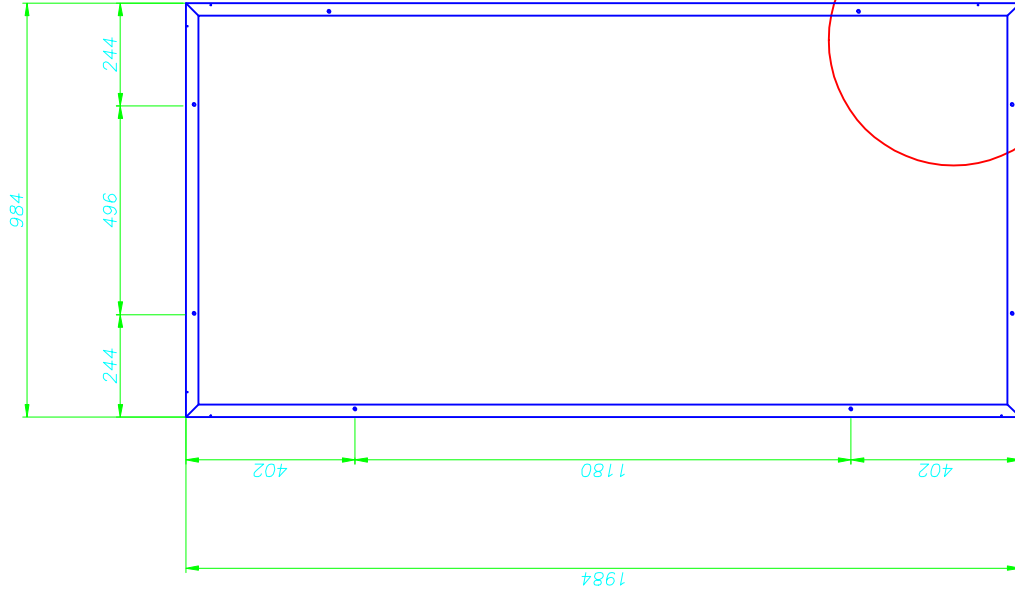

## MOUNTING DETAIL

- 4X SCALE
- Mounting is standard at all four corners
- 9mm Mounting/Ground Holes
- 4mm Drainage holes

NOTES:

1) ALL DIMENSIONS IN "mm" UNLESS SPECIFIED OTHERWISE

DESCRIPTION:

72-CELL MOUNTING DIMENSIONS