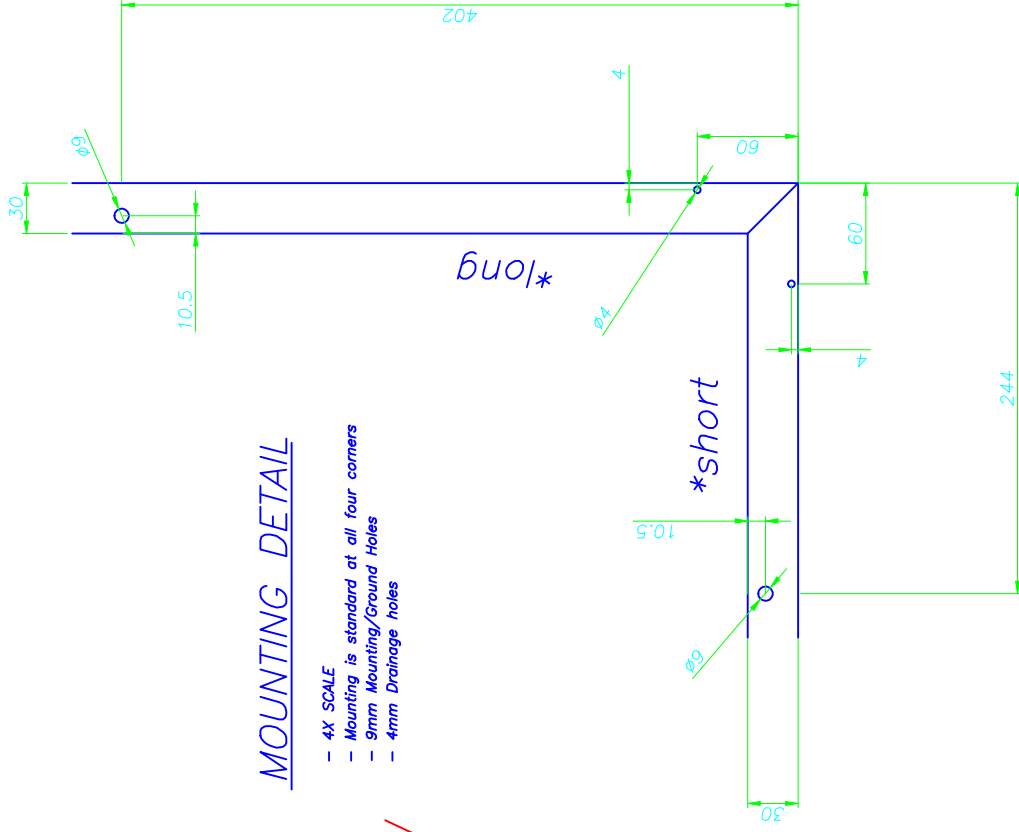

# HELIENE 72M/72P

## MOUNTING DETAIL

- 4X SCALE
- Mounting is standard at all four corners
- 9mm Mounting/Ground Holes
- 4mm Drainage holes

NOTES:

1) ALL DIMENSIONS IN "mm" UNLESS SPECIFIED OTHERWISE

DESCRIPTION:

72-CELL MOUNTING DIMENSIONS