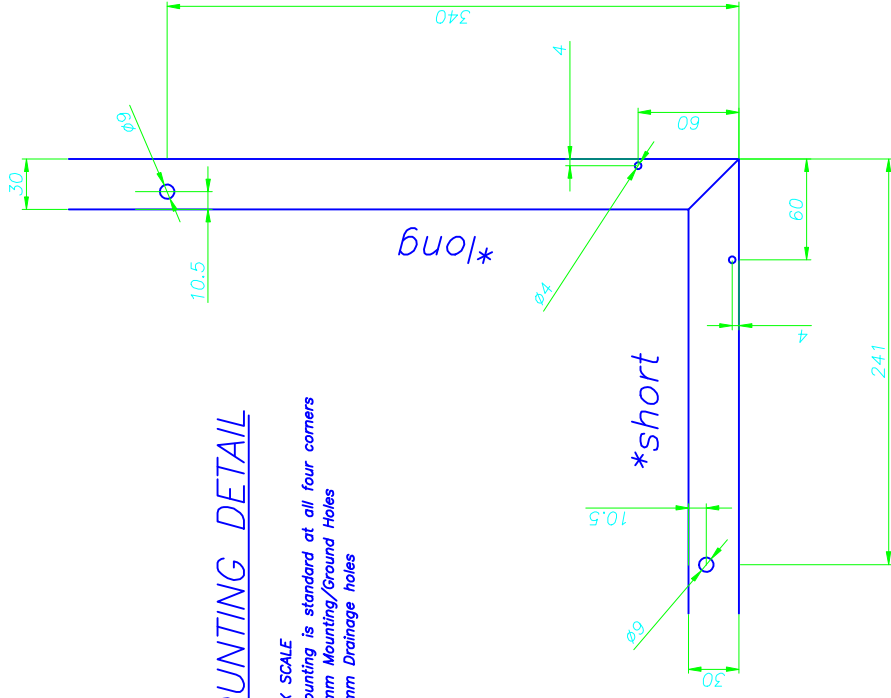

HELIENE 60M/60P

MOUNTING DETAIL

- 4X SCALE
- Mounting is standard at all four corners
- 9mm Mounting/Ground Holes
- 4mm Drainage holes

NOTES:

1) ALL DIMENSIONS IN "mm" UNLESS SPECIFIED OTHERWISE

DESCRIPTION:

60-CELL MOUNTING DIMENSIONS

HELIENE
PERFORMANCE
SOLUTIONS