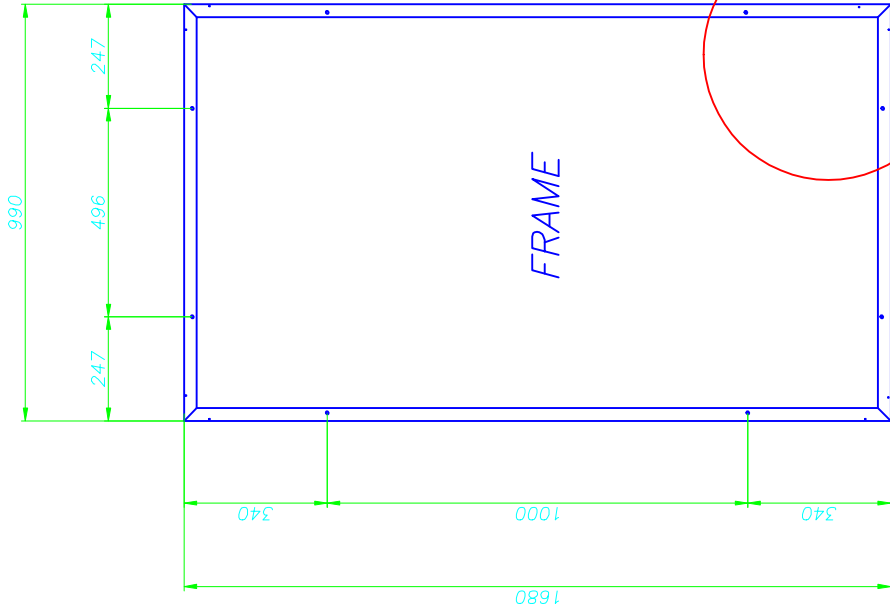

HELIENE 60M/60P

MOUNTING DETAIL

- 4X SCALE
- Mounting is standard at all four corners
- 9mm Mounting/Ground Holes
- 4mm Drainage holes

NOTES:

1) ALL DIMENSIONS IN "mm" UNLESS SPECIFIED OTHERWISE

DESCRIPTION:

60-CELL MOUNTING DIMENSIONS

HELIENE
PERFORMANCE
SOLUTIONS